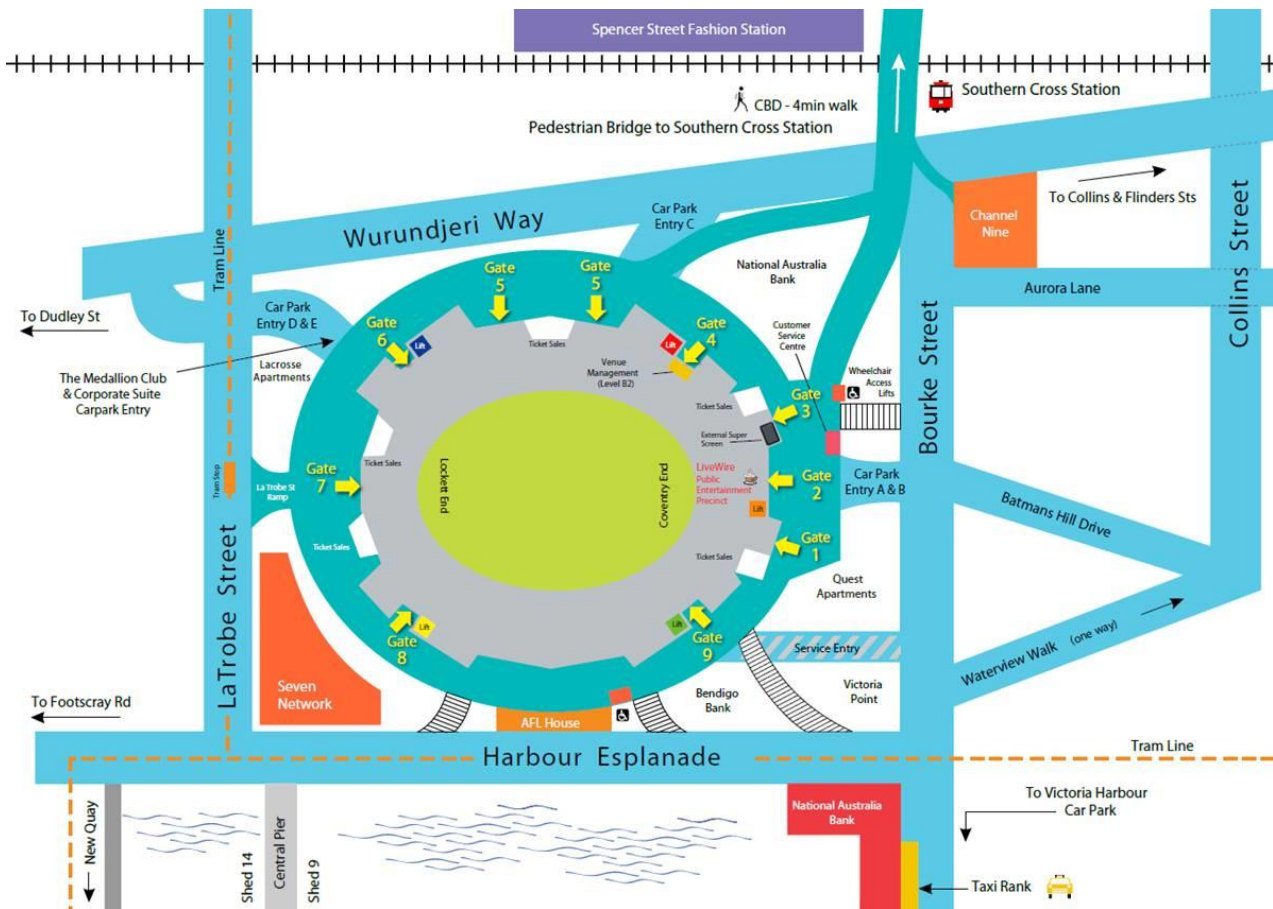

HOW TO GET TO THE MEDALLION CLUB

By Private Vehicle

- Enter the stadium car park via **Bourke Street - Car Park Entry A** (left ramp)
- Proceed to **Gate 9**
- Take the lift to **Level 2** and follow the signs to the **Medallion Club**

By Taxi

- Direct the taxi to stop on the **Harbour Esplanade** side of the venue
- Walk up the steps next to AFL House turn to your right, proceeding to **Gate 9**
- Take the lift to **Level 2** and follow the signs to the **Medallion Club**

By Train

- Cross the Bourke Street Pedestrian Bridge from Southern Cross Station
- When you get to the stadium, turn to your left, proceeding to **Gate 9**
- Take the lift to **Level 2** and follow the signs to the **Medallion Club**

By Tram

- The La Trobe Street, Bourke Street and City Circle trams can be utilised to get to the stadium. Please refer to the map once you alight the tram to ascertain the direction you need to travel to and around the venue to get to **Gate 9**.